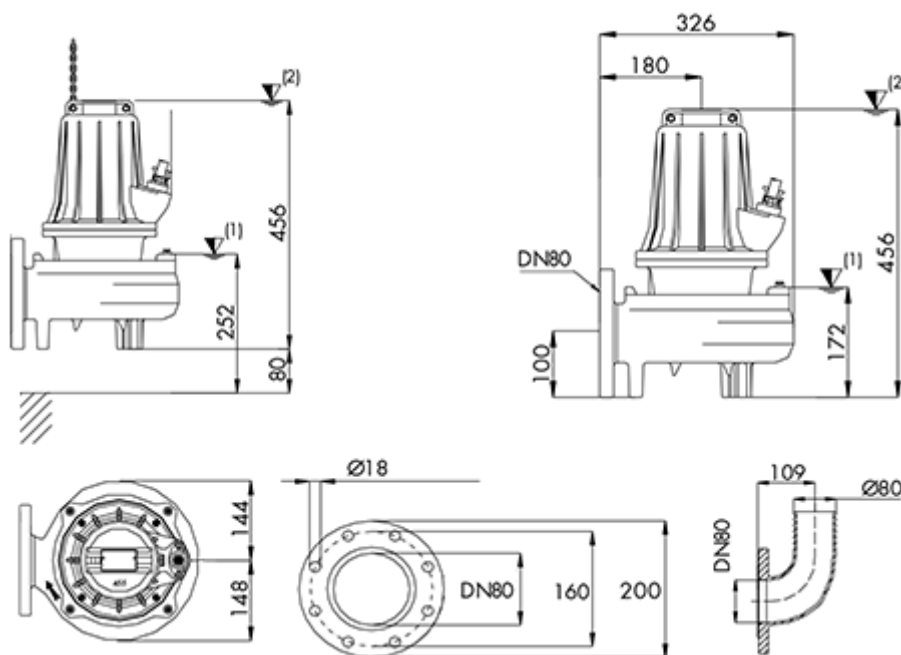

Data Sheet

Article number: 71644012500801

Description: Dreno sewage pump Serie VM 80/4/125 C342
1,25 1x230V 50HZ discharge DN80

Measures

Version = Type VM-VT 80/4/125 C.342 Type VM-VT 80/4/125 C.342